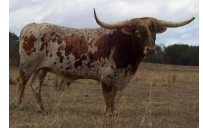

# MML ONE TUFF COMMANDER

Date of Birth: 10/30/2017  
Registration 1: Pending

Courtesy of MonMel Longhorns

TTT: 120.5000 on 03/19/2024  
Weight: 657.0000 on 09/22/2019

MML ONE TUFF COMMANDER

TS Magnificent Ken

Concealed Weapon

Sharp Shooter 542

HORSESHOE J EXAMPLE

JP RIO GRANDE

HUBBELLS EL VICTORIA

SITTIN BULL

HL SWEET PEPPER

RENEGADE 19/5