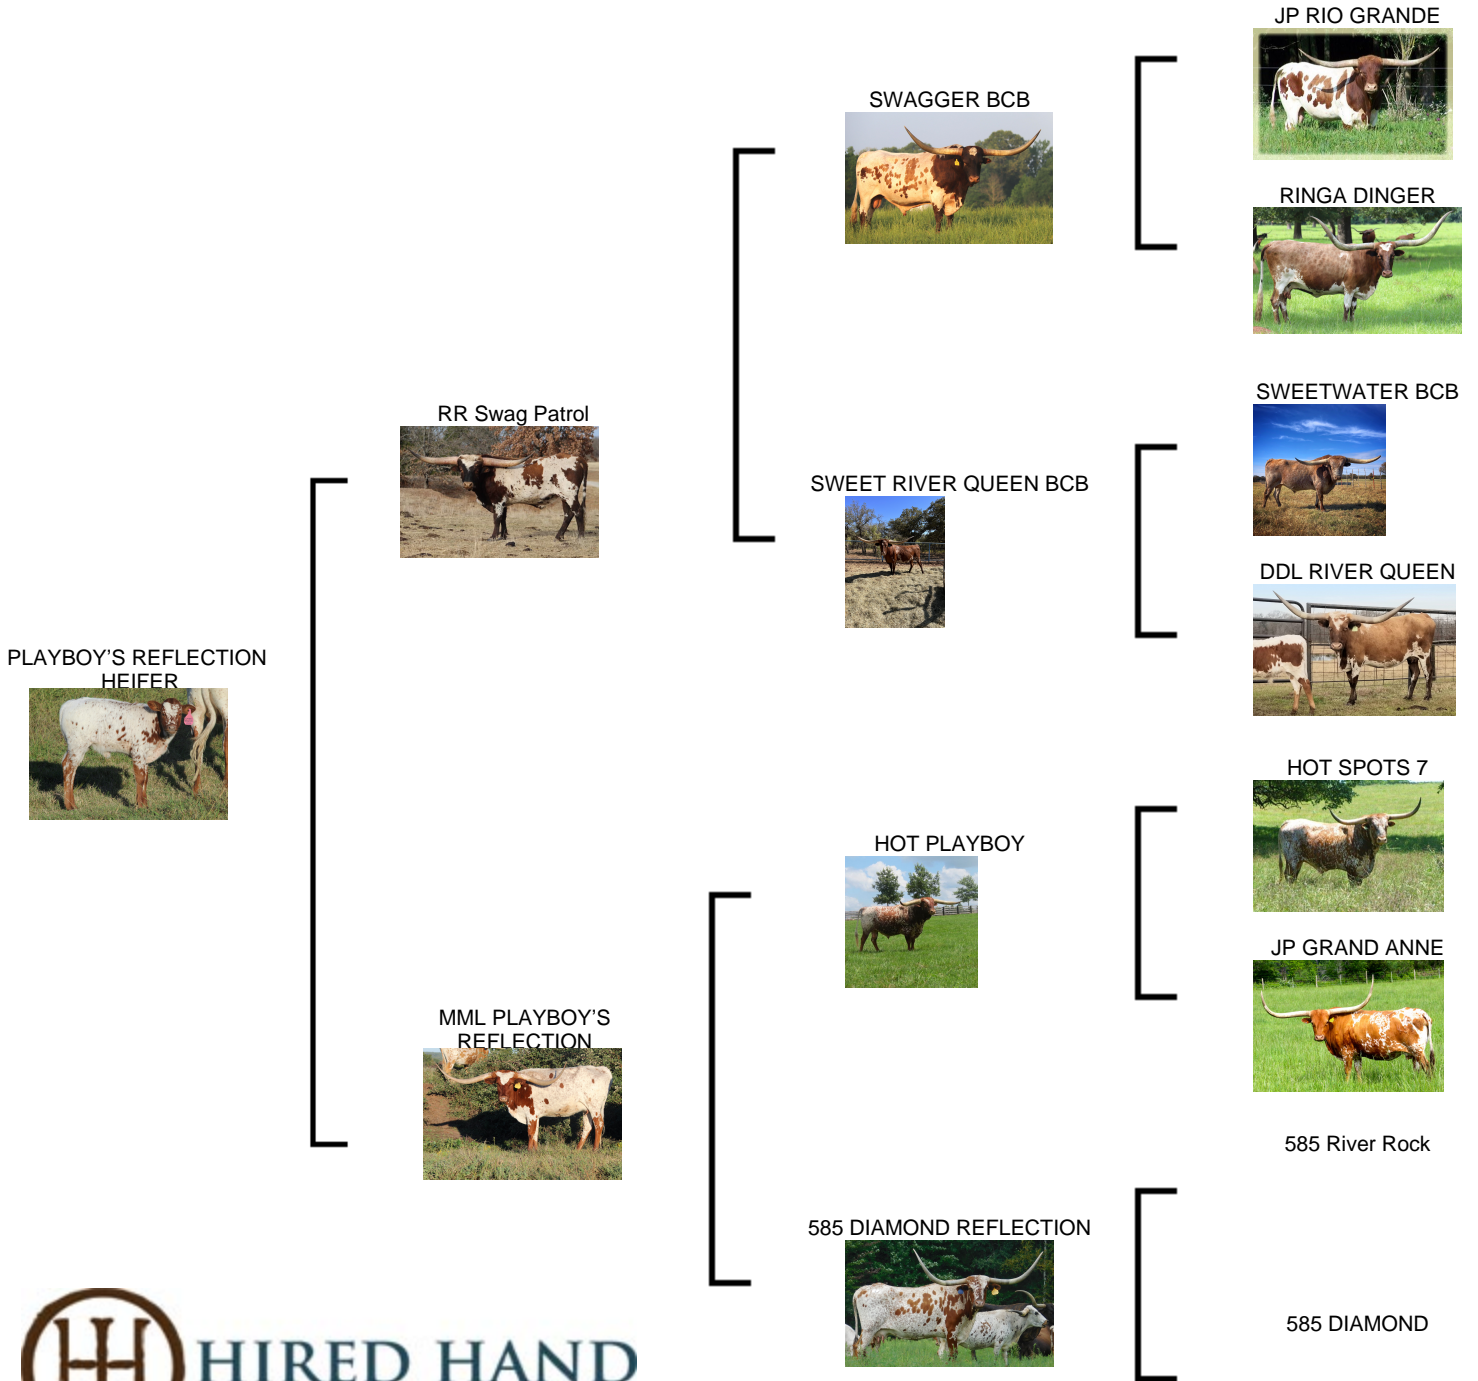

PLAYBOY'S REFLECTION HEIFER

Date of Birth: 09/05/2023
Registration 1: Pending
Sale Price: \$2,500.00
Breeder: Monmel Longhorns
Owner: Monmel Longhorns

Courtesy of Bear Davidson

PLAYBOY'S REFLECTION HEIFER

RR Swag Patrol

SWAGGER BCB

JP RIO GRANDE

RINGA DINGER

SWEET RIVER QUEEN BCB

SWEETWATER BCB

DDL RIVER QUEEN

HOT PLAYBOY

HOT SPOTS 7

JP GRAND ANNE

MML PLAYBOY'S REFLECTION

585 RIVER ROCK

585 DIAMOND REFLECTION

585 DIAMOND